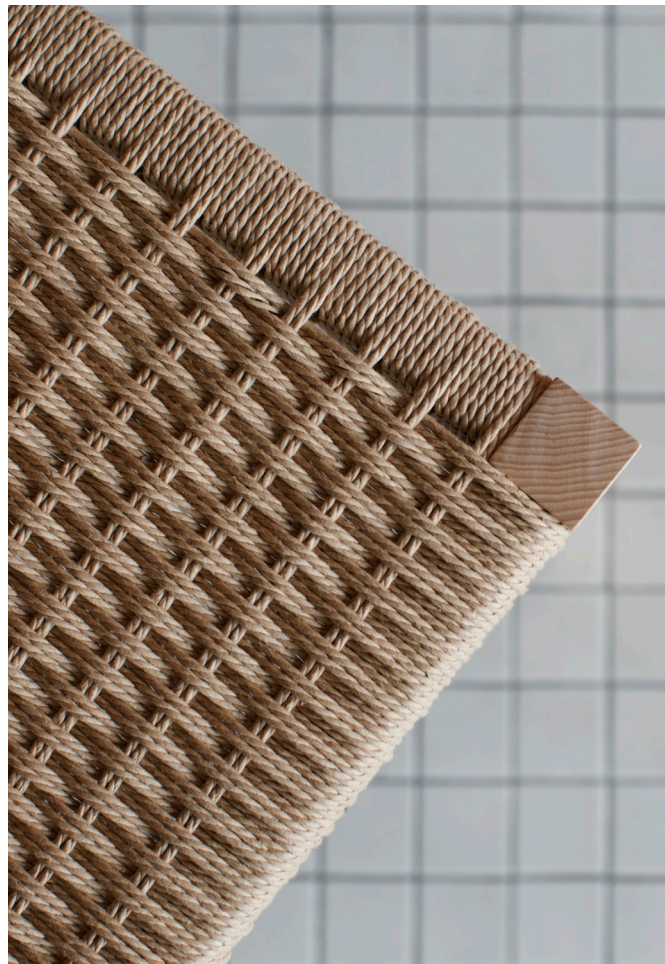

STILL

MA

DE

STOOL WITH CORD

#### MATERIALS

Shown in Ash and paper cord

#### FINISH

Hand applied white oil and wax

#### SPECIFICATIONS

18" W x 16" D x 18" H

Custom sizes, wood species,  
and finishes available